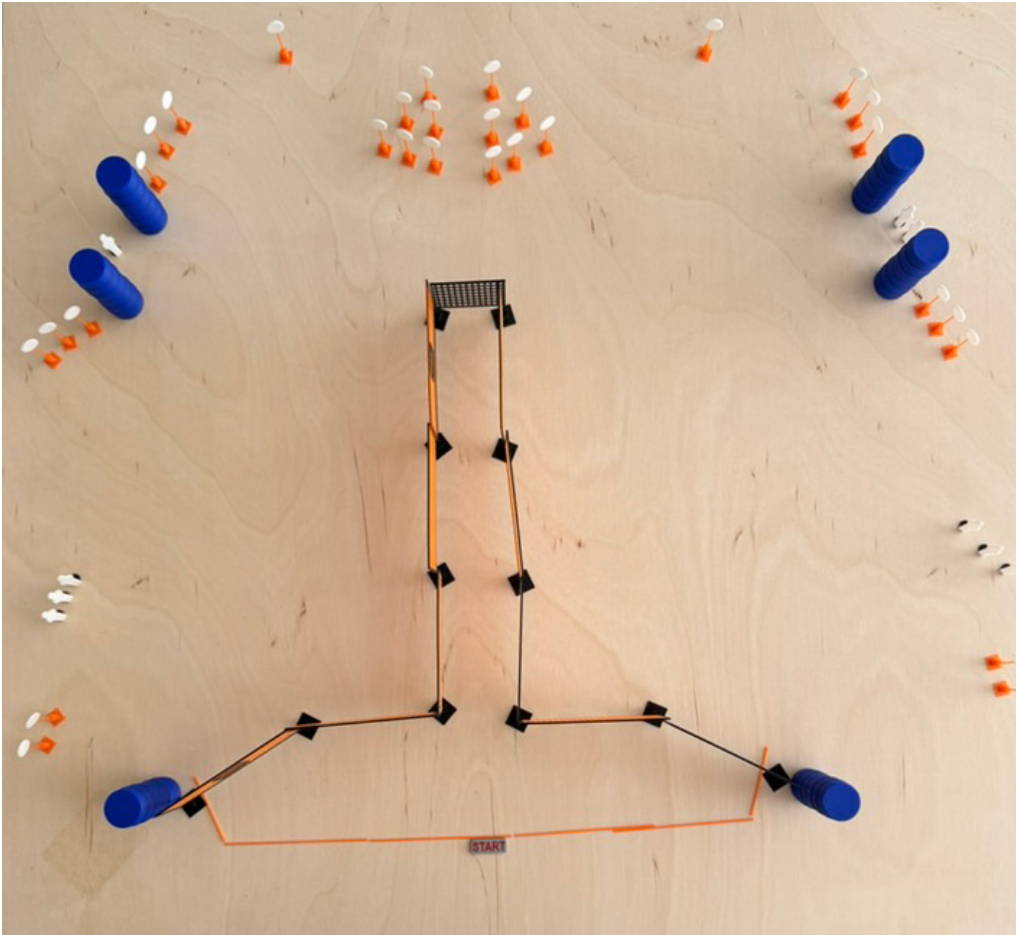

## A3G STEEL RAIN

Stage Number: Two -Bay 9

Stage Name: Crossfire Corridor

Rules: Per A3GMunitions 3-Gun Rules.

Stage Designer: Mark Leeber.