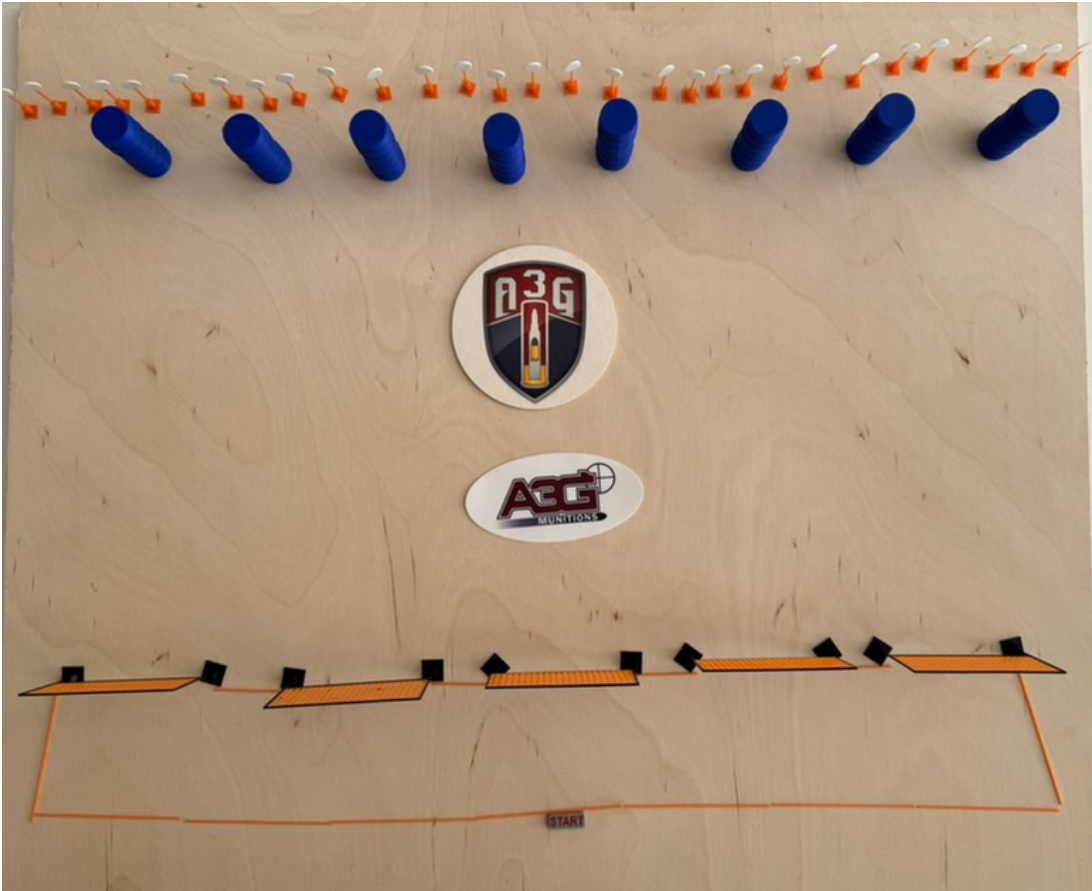

A3G STEEL RAIN

Stage Number: Five-Bay 17

Stage Name: Concentration

Rules: Per A3GMunitions 3-Gun Rules

Stage Designer: Mark Leeber.

Start Position:

Standing anywhere outside fault line. Handgun: Loaded and Holstered, Long gun: Loaded and held at port arms.

Stage Procedure:

Stage Par Time: 90 sec.

Upon start signal, engage targets as they become available from within the shooting area only.

Special Stipulations: Do Not shot the walls!

SCORING: Hit Factor

START – Audible

STOP - Last Shot

PENALTIES:

TARGETS:

Steel Targets: 30

Classic Targets: 0