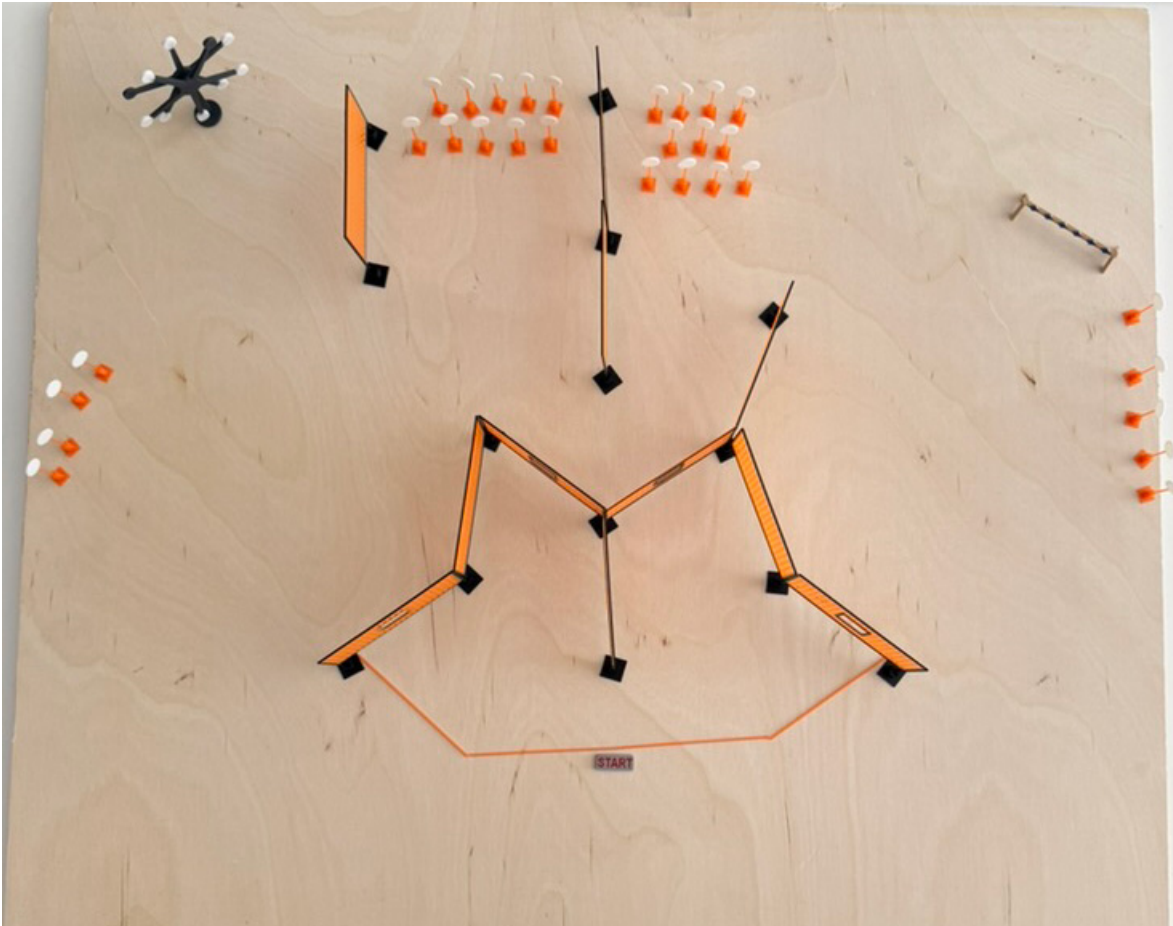

## A3G STEEL RAIN

Stage Number: Three -Bay 14

Stage Name: Star Time

Rules: Per A3GMunitions 3-Gun Rules.

Stage Designer: Mark Leeber.